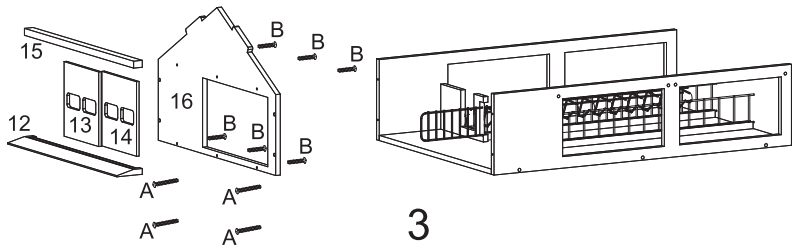

NO. 610250

- NL: Montage handleiding
- D: Aufbauanleitung
- GB: Instructions for assembly
- F: Instructions de montage
- I: Istruzioni di montaggio
- E: Instrucciones de montaje
- DK: Monteringsvejledning
- S: Konstruktionsanvisning
- FIN: Kokoamisohje
- N: Veiledning for oppbygging

- A  X18PCS
3x20mm
- B  X14PCS
3x14mm
- C  X8PSC
5x20mm

CE Made in China, produced by:
KIDS GLOBE.
P.O. Box 59040
NL-1040 KA Amsterdam
www.kidsglobe.eu

WARNING! Contains small parts not suitable for children under 3 years. Adult supervision of this product is required at all times. Caution and care must be taken in the unpacking and assembly of this product due to small parts and packaging materials. The sharp tip of screws may scratch hands. Adult assembly required.