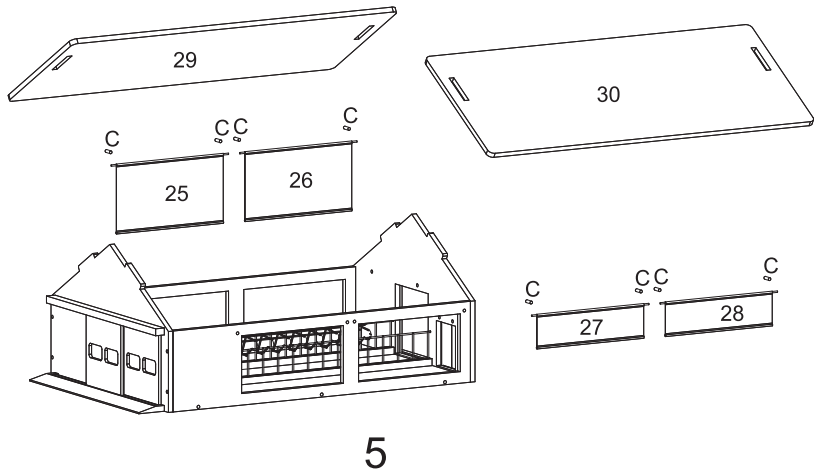

NO. 610250

- NL: Montage handleiding
- D: Aufbauanleitung
- GB: Instructions for assembly
- F: Instructions de montage
- I: Istruzioni di montaggio
- E: Instrucciones de montaje
- DK: Monteringsvejledning
- S: Konstruktionsanvisning
- FIN: Kokoamisohje
- N: Veiledning for oppbygging

- A  X18PCS
3x20mm
- B  X14PCS
3x14mm
- C  X8PSC
5x20mm

CE Made in China, produced by:
KIDS GLOBE.
P.O. Box 59040
NL-1040 KA Amsterdam
www.kidsglobe.eu

WARNING! Contains small parts not suitable for children under 3 years. Adult supervision of this product is required at all times. Caution and care must be taken in the unpacking and assembly of this product due to small parts and packaging materials. The sharp tip of screws may scratch hands. Adult assembly required.