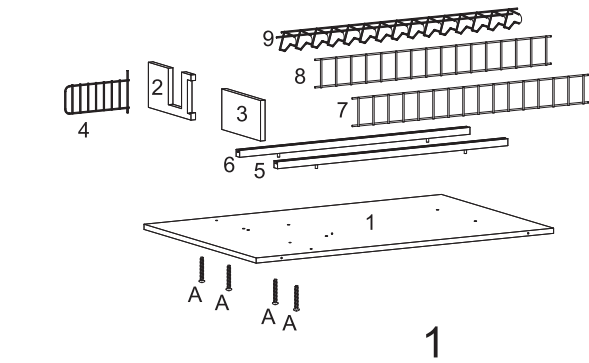

NO. 610250

- NL: Montage handleiding
- D: Aufbauanleitung
- GB: Instructions for assembly
- F: Instructions de montage
- I: Istruzioni di montaggio
- E: Instrucciones de montaje
- DK: Monteringsvejledning
- S: Konstruktionsanvisning
- FIN: Kokoamisohje
- N: Veiledning for oppbygging

- A  X18PCS
3x20mm
- B  X14PCS
3x14mm
- C  X8PSC
5x20mm

CE Made in China, produced by:
KIDS GLOBE.
P.O. Box 59040
NL-1040 KA Amsterdam
www.kidsglobe.eu

WARNING! Contains small parts not suitable for children under 3 years. Adult supervision of this product is required at all times. Caution and care must be taken in the unpacking and assembly of this product due to small parts and packaging materials. The sharp tip of screws may scratch hands. Adult assembly required.