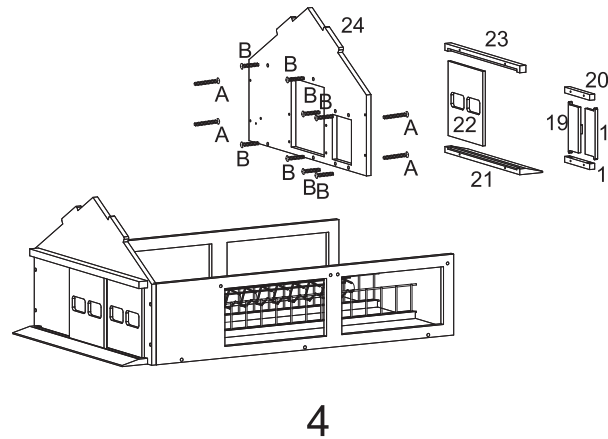

NO. 610250

- NL: Montage handleiding
- D: Aufbauanleitung
- GB: Instructions for assembly
- F: Instructions de montage
- I: Istruzioni di montaggio
- E: Instrucciones de montaje
- DK: Monteringsvejledning
- S: Konstruktionsanvisning
- FIN: Kokoamisohje
- N: Veiledning for oppbygging

- A  X18PCS
3x20mm
- B  X14PCS
3x14mm
- C  X8PSC
5x20mm

CE Made in China, produced by:
KIDS GLOBE.
P.O. Box 59040
NL-1040 KA Amsterdam
www.kidsglobe.eu

WARNING! Contains small parts not suitable for children under 3 years. Adult supervision of this product is required at all times. Caution and care must be taken in the unpacking and assembly of this product due to small parts and packaging materials. The sharp tip of screws may scratch hands. Adult assembly required.