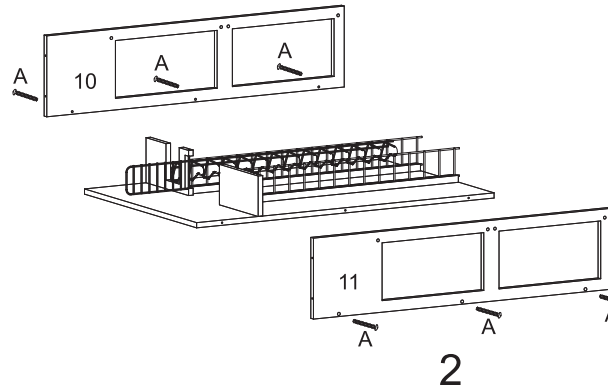

NO. 610250

- NL: Montage handleiding
- D: Aufbauanleitung
- GB: Instructions for assembly
- F: Instructions de montage
- I: Istruzioni di montaggio
- E: Instrucciones de montaje
- DK: Monteringsvejledning
- S: Konstruktionsanvisning
- FIN: Kokoamisohje
- N: Veiledning for oppbygging

- A  X18PCS
3x20mm
- B  X14PCS
3x14mm
- C  X8PSC
5x20mm

CE Made in China, produced by:
KIDS GLOBE.
P.O. Box 59040
NL-1040 KA Amsterdam
www.kidsglobe.eu

WARNING! Contains small parts not suitable for children under 3 years. Adult supervision of this product is required at all times. Caution and care must be taken in the unpacking and assembly of this product due to small parts and packaging materials. The sharp tip of screws may scratch hands. Adult assembly required.